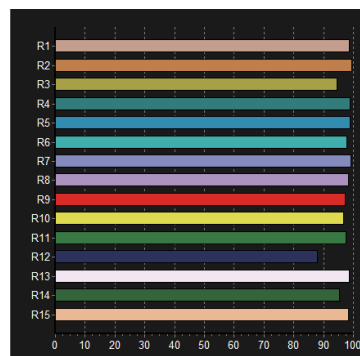

### TECHNICAL SPECIFICATIONS

Power Supply: 100–240V ~ 50/60Hz auto-setting (single-phase)		
Maximum power consumption 200W	Stand-by power consumption 3W	
LED life 30.000 Hrs (see manufacturer's specifications)		
Available LED colour RGBACL(Red 1400 lm, green 1500 lm, blue 600 lm, amber 2300 lm, cyan 1400 lm, lime 3600 lm)		
Led emission: 10800 lm total (see manufacturer's specifications)		
CCT 2300°k to 10.000°k	CRI from 93 to 98 depending on the selected white	
Emulation of 3200 ° k halogen lamp during the dimming phase		
Homogeneous beam without shadows and multiple edges		
7 operating modes, 16 bit dimming, rgb, HSI		
Protection grade:IP20	Working position: any	
Data Protocols: DMX 512, and-or RDM ready	User's interface: 4-digit display and 4 keys	
Data connectors: IN – OUT Neutrik XRL 5	Control of led frequency: selection of LED frequency refresh	
Fan control: fan speed adjustments		
Dimming curves control: selection of four dimming curves control (quad, quad 2, scur S, line)		
Possibility to operate without Dmx signal, 4 automatic programmable programs; manual selection of 30 color presets, 10 white presets;		
Minimum room temperature: -10°C	Maximum room temperature: 35°C	
Net weight: 2,7 kg	Packed weight: 3,3 kg	Packaging volume 0.015 m <sup>3</sup>
Compliant to : 		

### Photometric data LED RGBACL white 3200°K cri 98 (Leonardo cod. 320-321)

Statistics rates measured with the use of 3200°K CRI 98 LED lantern in use for 30 minutes at 25°C room temperature

	Distance m	4 m	6 m	8 m	10 m	12 m	14 m
16°	Lux	6609	2938	1652	1058	734	540
	Diameter ø m	1,12	1,68	2,24	2,81	3,37	3,93
66°	Lux	606	269	152	97	67	49
	Diameter ø m	5,19	7,79	10,39	12,98	15,58	18,18