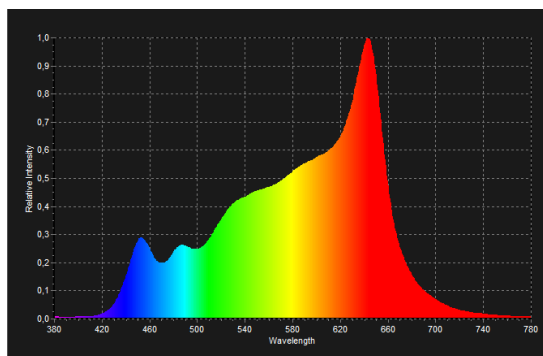

### TECHNICAL SPECIFICATIONS

Power Supply: 100–240V ~ 50/60Hz auto-setting (single-phase)		
Maximum power consumption 200W	Stand-by power consumption 3W	
LED life 30.000 Hrs (see manufacturer's specifications)		
Available LED colour RGBACL(Red 1400 lm, green 1500 lm, blue 600 lm, amber 2300 lm, cyan 1400 lm, lime 3600 lm)		
Led emission: 10800 lm total (see manufacturer's specifications)		
CCT 2300°k to 10.000°k	CRI from 93 to 98 depending on the selected white	
Emulation of 3200 ° k halogen lamp during the dimming phase		
Homogeneous beam without shadows and multiple edges		
7 operating modes, 16 bit dimming, rgb, HSI		
Protection grade:IP20	Working position: any	
Data Protocols: DMX 512, and-or RDM ready	User's interface: 4-digit display and 4 keys	
Data connectors: IN – OUT Neutrik XRL 5	Control of led frequency: selection of LED frequency refresh	
Fan control: fan speed adjustments		
Dimming curves control: selection of four dimming curves control (quad, quad 2, scur S, line)		
Possibility to operate without Dmx signal, 4 automatic programmable programs; manual selection of 30 color presets, 10 white presets;		
Minimum room temperature: -10°C	Maximum room temperature: 35°C	
Net weight: 2,7 kg	Packed weight: 3,3 kg	Packaging volume 0.015 m <sup>3</sup>
Compliant to : 		

### Photometric data LED RGBACL white 3200°K cri 98 (Leonardo cod. 320-321)

Statistics rates measured with the use of 3200°K CRI 98 LED lantern in use for 30 minutes at 25°C room temperature

	Distance m	4 m	6 m	8 m	10 m	12 m	14 m
16°	Lux	6609	2938	1652	1058	734	540
	Diameter ø m	1,12	1,68	2,24	2,81	3,37	3,93
66°	Lux	606	269	152	97	67	49
	Diameter ø m	5,19	7,79	10,39	12,98	15,58	18,18