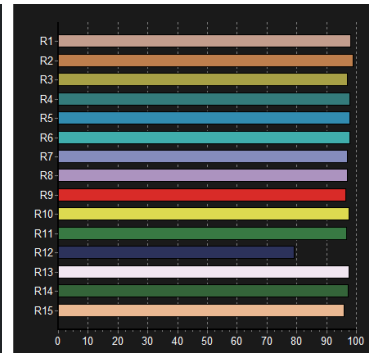

### Photometric data LED RGBACL white 3200°K cri 98 (Leonardo cod. 320-321)

Statistics rates measured with the use of 3200°K CRI 98 LED lantern in use for 30 minutes at 25°C room temperature

	Distance m	4 m	6 m	8 m	10 m	12 m	14 m
16°	Lux	6609	2938	1652	1058	734	540
	Diameter ø m	1,12	1,68	2,24	2,81	3,37	3,93
66°	Lux	606	269	152	97	67	49
	Diameter ø m	5,19	7,79	10,39	12,98	15,58	18,18

## Photometric data LED RGBACL white 5600°K cri 98 (Leonardo cod. 320-321)

Statistics rates measured with the use of 5600°K CRI 98 LED lantern in use for 30 minutes at 25°C room temperature

	Distance m	4 m	6 m	8 m	10 m	12 m	14 m
16°	Lux	7063	3139	1766	1130	785	577
	Diameter ø m	1,12	1,68	2,24	2,81	3,37	3,93
66°	Lux	602	267	150	96	67	49
	Diameter ø m	5,19	7,79	10,39	12,98	15,58	18,18