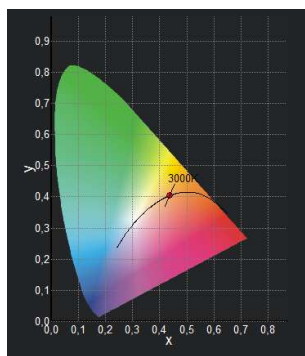

### TECHNICAL SPECIFICATIONS

Power Supply: 100–240V ~ 50/60Hz auto-setting (single-phase)		
Maximum power consumption 200W	Stand-by power consumption 3W	
LED life 30.000 Hrs (see manufacturer's specifications)		
Available LED colour RGBACL(Red 1400 lm, green 1500 lm, blue 600 lm, amber 2300 lm, cyan 1400 lm, lime 3600 lm)		
Led emission: 10800 lm total (see manufacturer's specifications)		
CCT 2300°k to 10.000°k	CRI from 93 to 98 depending on the selected white	
Emulation of 3200 ° k halogen lamp during the dimming phase		
Homogeneous beam without shadows and multiple edges		
7 operating modes, 16 bit dimming, rgb, HSI		
Protection grade:IP20	Working position: any	
Data Protocols: DMX 512, and-or RDM ready	User's interface: 4-digit display and 4 keys	
Data connectors: IN – OUT Neutrik XRL 5	Control of led frequency: selection of LED frequency refresh	
Fan control: fan speed adjustments		
Dimming curves control: selection of four dimming curves control (quad, quad 2, scur S, line)		
Possibility to operate without Dmx signal, 4 automatic programmable programs; manual selection of 30 color presets, 10 white presets;		
Minimum room temperature: -10°C	Maximum room temperature: 35°C	
Net weight: 2,7 kg	Packed weight: 3,3 kg	Packaging volume 0.015 m <sup>3</sup>
Compliant to : 		

### Photometric data LED RGBACL white 3200°K cri 98 (Leonardo cod. 320-321)

Statistics rates measured with the use of 3200°K CRI 98 LED lantern in use for 30 minutes at 25°C room temperature

	Distance m	4 m	6 m	8 m	10 m	12 m	14 m
16°	Lux	6609	2938	1652	1058	734	540
	Diameter ø m	1,12	1,68	2,24	2,81	3,37	3,93
66°	Lux	606	269	152	97	67	49
	Diameter ø m	5,19	7,79	10,39	12,98	15,58	18,18