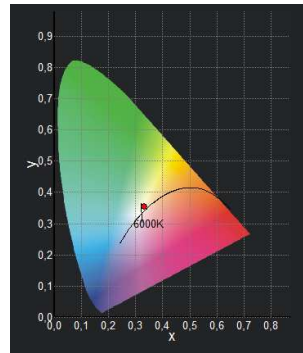

### Photometric data LED RGBACL white 3200°K cri 98 (Leonardo cod. 320-321)

Statistics rates measured with the use of 3200°K CRI 98 LED lantern in use for 30 minutes at 25°C room temperature

	Distance m	4 m	6 m	8 m	10 m	12 m	14 m
16°	Lux	6609	2938	1652	1058	734	540
	Diameter ø m	1,12	1,68	2,24	2,81	3,37	3,93
66°	Lux	606	269	152	97	67	49
	Diameter ø m	5,19	7,79	10,39	12,98	15,58	18,18

## Photometric data LED RGBACL white 5600°K cri 98 (Leonardo cod. 320-321)

Statistics rates measured with the use of 5600°K CRI 98 LED lantern in use for 30 minutes at 25°C room temperature

	Distance m	4 m	6 m	8 m	10 m	12 m	14 m
16°	Lux	7063	3139	1766	1130	785	577
	Diameter ø m	1,12	1,68	2,24	2,81	3,37	3,93
66°	Lux	602	267	150	96	67	49
	Diameter ø m	5,19	7,79	10,39	12,98	15,58	18,18