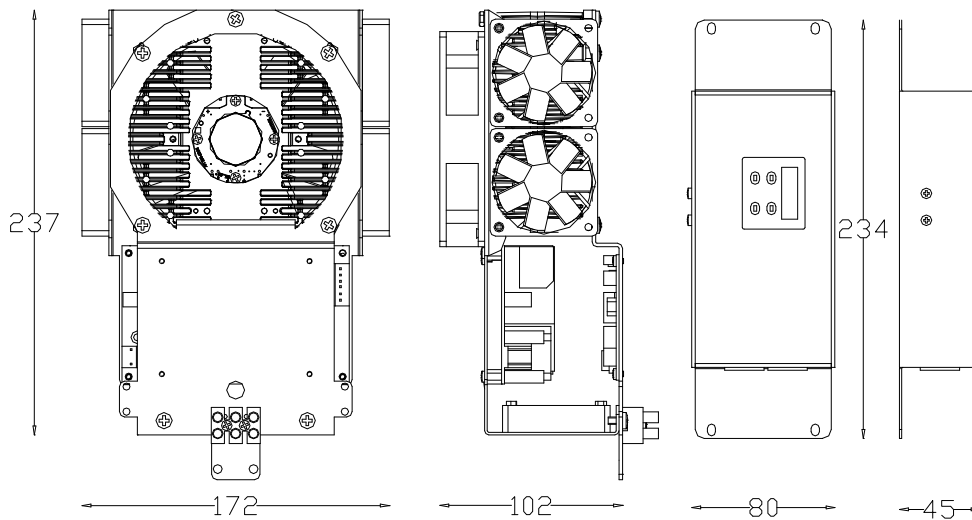

Dimensions:

The information contained in this document has been carefully drawn and checked. However, the manufacturer shall not be liable for any inaccuracy or mistake. Lites srl reserves the right to modify or make any functional change at any time without notice.