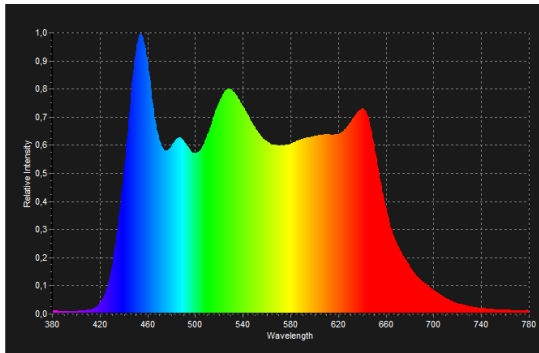

### Photometric data LED RGBACL white 3200°K cri 98 (Leonardo cod. 320-321)

Statistics rates measured with the use of 3200°K CRI 98 LED lantern in use for 30 minutes at 25°C room temperature

	Distance m	4 m	6 m	8 m	10 m	12 m	14 m
16°	Lux	6609	2938	1652	1058	734	540
	Diameter ø m	1,12	1,68	2,24	2,81	3,37	3,93
66°	Lux	606	269	152	97	67	49
	Diameter ø m	5,19	7,79	10,39	12,98	15,58	18,18

## Photometric data LED RGBACL white 5600°K cri 98 (Leonardo cod. 320-321)

Statistics rates measured with the use of 5600°K CRI 98 LED lantern in use for 30 minutes at 25°C room temperature

	Distance m	4 m	6 m	8 m	10 m	12 m	14 m
16°	Lux	7063	3139	1766	1130	785	577
	Diameter ø m	1,12	1,68	2,24	2,81	3,37	3,93
66°	Lux	602	267	150	96	67	49
	Diameter ø m	5,19	7,79	10,39	12,98	15,58	18,18