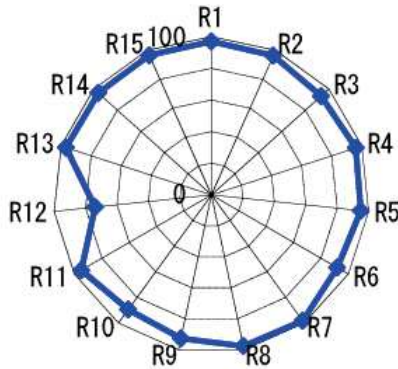

Lites s.r.l.

for more information
contact us
info@litesrl.com

www.litesrl.com
www.professionallighting.eu

Lites F200 Z

"Zoom White Series"

Ra	97
R1	97
R2	96
R3	93
R4	96
R5	95
R6	92
R7	98
R8	98
R9	93
R10	90
R11	95
R12	74
R13	97
R14	96
R15	97

Dimensions:

Data provided are informative only and not binding. Values data and other information may be changed without notice.