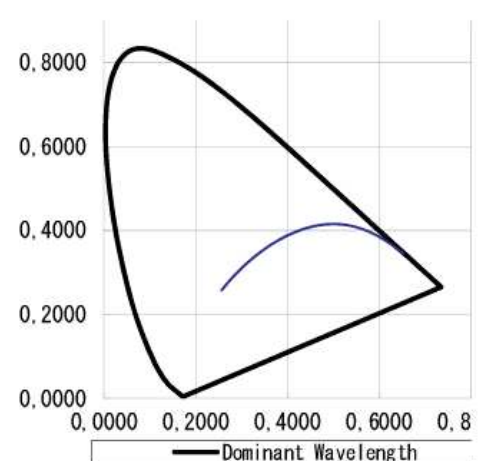

Photometric data LED 5600°K CRI 97

Statistics rates measured with the use of 5600°K CRI 97 LED lantern in use for 30 minutes at 25°C room temperature

Distance m		4 m	6 m	8 m	10 m	12 m	14 m
Angle 20°	Lux	4441	1974	1110	711	493	363
	Diameter ø m	1,12	1,68	2,24	2,81	3,37	3,93
Angle 60°	Lux	1606	714	402	257	178	131
	Diameter ø m	4,61	6,9	9,2	11,5	13,8	16,1