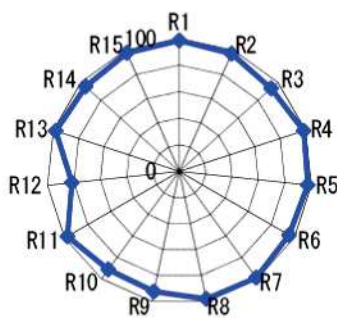

Technical specifications

Power Supply: 100 – 240V ~ 50/60Hz auto-setting (single-phase)		
Maximun power consumption 200W	Minimum room temperature: -10°C	
Stand-by power consumption 5W	Maximum room temperature: 35°C	
Led life 50.000 Hrs (see manufacturer's specifications)	Maximun body temperature: 60°C	
LED K° colour temperatures: 2700°K; 3000°K; 4000°K; 5600°K (specify when ordering)		
motorized zoom from 20° to 60°		
Minimum CRI : 90 > and 97 > (depending on LED model)	Protection rating: IP20	
Die-aluminium body to maximize heat dissipation	Working position: +90°/-90° on vertical axe	
Rear handle for good grip of unit: side-lock on mouting yoke to adjust and set unit to position		
Fresnel lens ø150 mm	Colour-frame gate dimensions: 185x195 mm	
Data Protocols: DMX 512, and-or RDM ready	User's interface: 4-digit display and 4 keys	
Power connectors: IN – OUT neutrik power-con connectors	Data connectors: IN – OUT neutrik XRL 5	
Control of led frequency: selection of led frequency refresh	Idle fan mode for totally silent use of the unit	
Dimming curves control: selection of two dimming curves contro		
Manual operations: via keys provided on the display		
Unit net weight: 6,9 kg	Gross weight 7,5 kg	Cubical volume: 0,0512 m³
Accessory: 4-leaf barndoor		
Compliant to:		

Photometric data LED 3000°K CRI 97

Statistics rates measured with the use of 3000°K CRI 97 LED lantern in use for 30 minutes at 25°C room temperature

	Distance m	4 m	6 m	8 m	10 m	12 m	14 m
Angle 20°	Lux	4244	1886	1061	679	472	346
	Diameter ø m	1,12	1,68	2,24	2,81	3,37	3,93
Angle 60°	Lux	1539	684	385	246	171	126
	Diameter ø m	4,61	6,9	9,2	11,5	13,8	16,1

Ra	97
R1	99
R2	97
R3	93
R4	99
R5	97
R6	96
R7	99
R8	98
R9	92
R10	91
R11	98
R12	82
R13	98
R14	95
R15	98

0 20 40 60 80 100