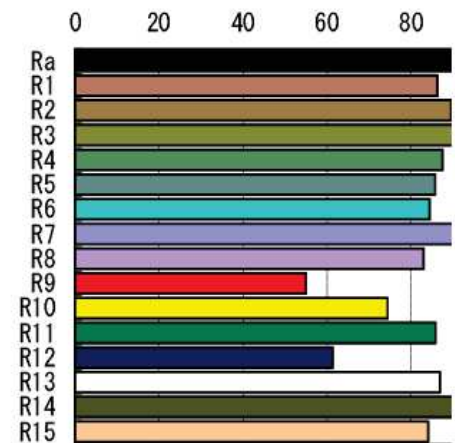

Photometric data LED 5600°K CRI 97

Statistics rates measured with the use of 5600°K CRI 97 LED lantern in use for 30 minutes at 25°C room temperature

Distance m		4 m	6 m	8 m	10 m	12 m	14 m
Angle 20°	Lux	4441	1974	1110	711	493	363
	Diameter ø m	1,12	1,68	2,24	2,81	3,37	3,93
Angle 60°	Lux	1606	714	402	257	178	131
	Diameter ø m	4,61	6,9	9,2	11,5	13,8	16,1