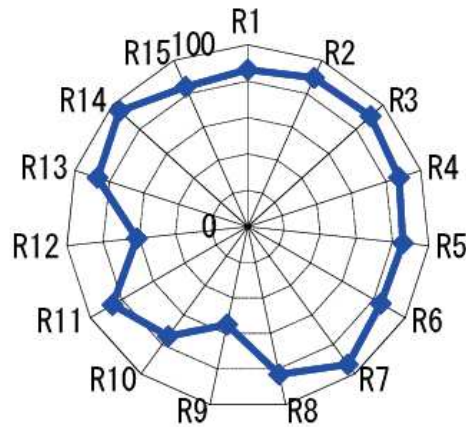

Photometric data LED 5600°K CRI 97

Statistics rates measured with the use of 5600°K CRI 97 LED lantern in use for 30 minutes at 25°C room temperature

Distance m		4 m	6 m	8 m	10 m	12 m	14 m
Angle 20°	Lux	4441	1974	1110	711	493	363
	Diameter ø m	1,12	1,68	2,24	2,81	3,37	3,93
Angle 60°	Lux	1606	714	402	257	178	131
	Diameter ø m	4,61	6,9	9,2	11,5	13,8	16,1