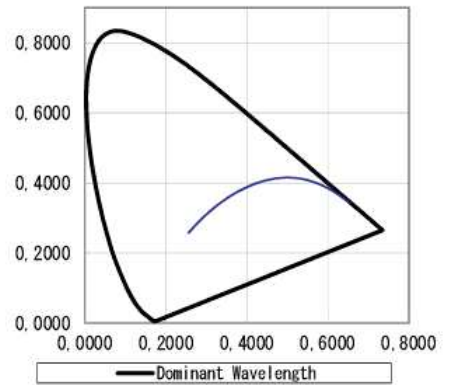

Lites s.r.l.

for more information
contact us
info@litesrl.com

www.litesrl.com
www.professionallighting.eu

Lites F200 Z

"Zoom White Series"

Ra	97
R1	97
R2	96
R3	93
R4	96
R5	95
R6	92
R7	98
R8	98
R9	93
R10	90
R11	95
R12	74
R13	97
R14	96
R15	97

Dimensions:

Data provided are informative only and not binding. Values data and other information may be changed without notice.