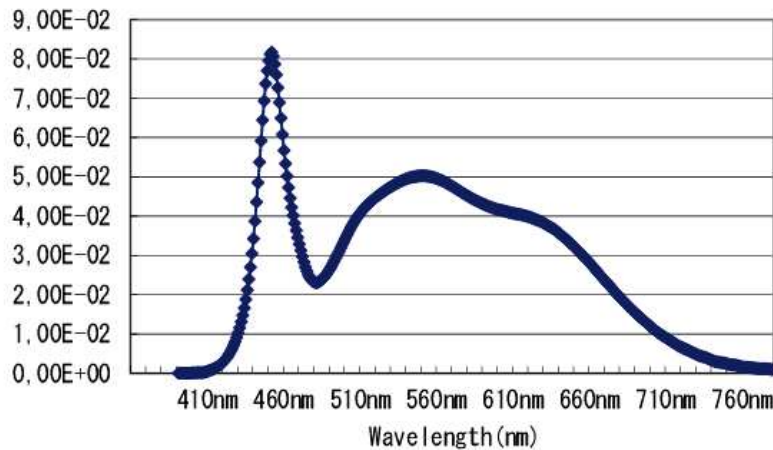

Photometric data LED 5600°K CRI 97

Statistics rates measured with the use of 5600°K CRI 97 LED lantern in use for 30 minutes at 25°C room temperature

Distance m		4 m	6 m	8 m	10 m	12 m	14 m
Angle 20°	Lux	4441	1974	1110	711	493	363
	Diameter ø m	1,12	1,68	2,24	2,81	3,37	3,93
Angle 60°	Lux	1606	714	402	257	178	131
	Diameter ø m	4,61	6,9	9,2	11,5	13,8	16,1