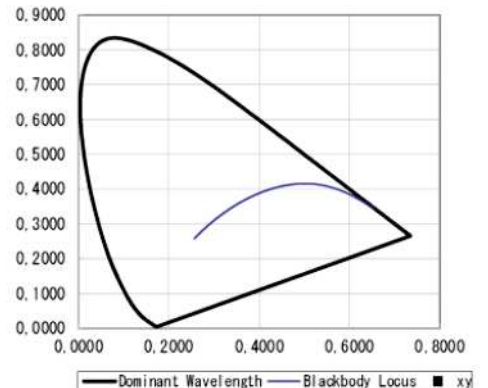

0 20 40 60 80 100