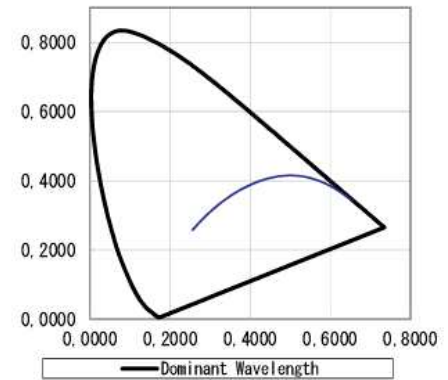

Lites s.r.l.

for more information
contact us

info@litesrl.com

www.litesrl.com

Lites F200

White Series

Ra	97
R1	97
R2	96
R3	93
R4	96
R5	95
R6	92
R7	98
R8	98
R9	93
R10	90
R11	95
R12	74
R13	97
R14	96
R15	97

Dimensions:

Data provided are informative only and not binding. Values data and other information may be changed without notice.