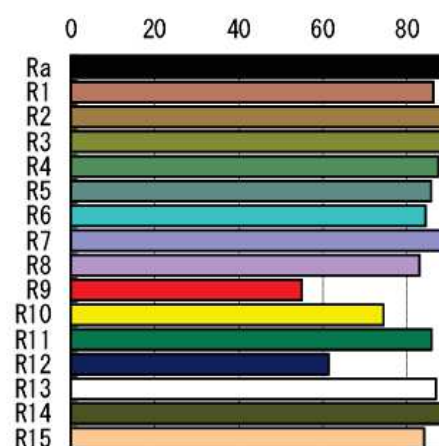

Photometric data LED 5600°K CRI 97

Statistics rates measured with the use of 5600°K CRI 97 LED lantern in use for 30 minutes at 25°C room temperature

Distance m		4 m	6 m	8 m	10 m	12 m	14 m
Angle 20°	Lux	4441	1974	1110	711	493	363
	Diameter ø m	1,12	1,68	2,24	2,81	3,37	3,93
Angle 60°	Lux	1606	714	402	257	178	131
	Diameter ø m	4,61	6,9	9,2	11,5	13,8	16,1