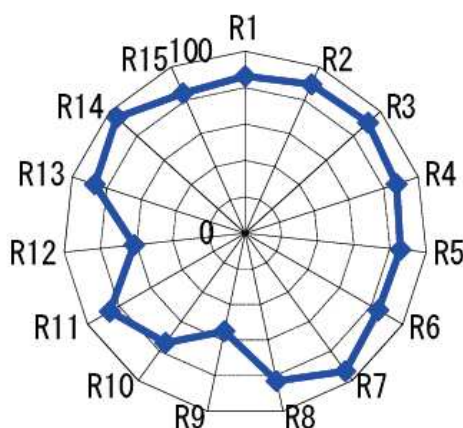

Photometric data LED 5600°K CRI 97

Statistics rates measured with the use of 5600°K CRI 97 LED lantern in use for 30 minutes at 25°C room temperature

Distance m		4 m	6 m	8 m	10 m	12 m	14 m
Angle 20°	Lux	4441	1974	1110	711	493	363
	Diameter ø m	1,12	1,68	2,24	2,81	3,37	3,93
Angle 60°	Lux	1606	714	402	257	178	131
	Diameter ø m	4,61	6,9	9,2	11,5	13,8	16,1