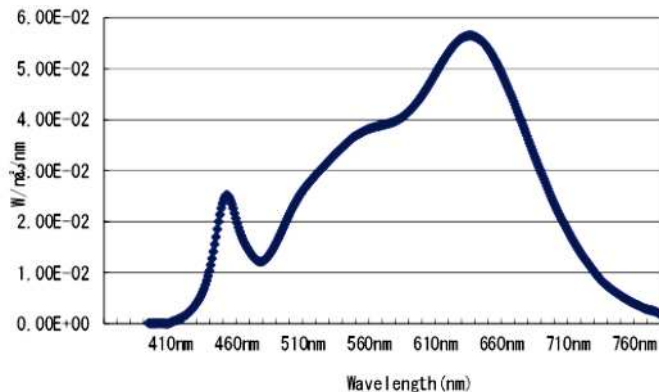

0 20 40 60 80 100