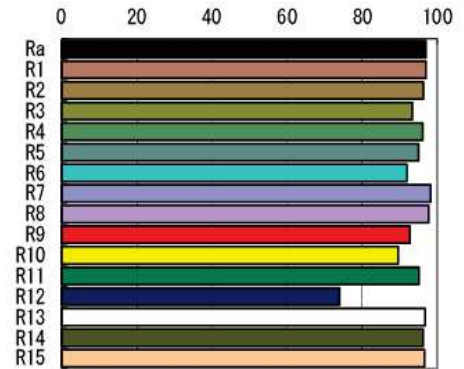

Photometric data LED 3000°K CRI 97

Statistics rates measured with the use of 3000°K CRI 97 LED lantern in use for 30 minutes at 25°C room temperature

	Distance m	4 m	6 m	8 m	10 m	12 m	14 m
Angle 20°	Lux	4244	1886	1061	679	472	346
	Diameter ø m	1,12	1,68	2,24	2,81	3,37	3,93
Angle 60°	Lux	1539	684	385	246	171	126
	Diameter ø m	4,61	6,9	9,2	11,5	13,8	16,1

Ra	97
R1	99
R2	97
R3	93
R4	99
R5	97
R6	96
R7	99
R8	98
R9	92
R10	91
R11	98
R12	82
R13	98
R14	95
R15	98

0 20 40 60 80 100

Lites F200

White Series

Photometric data LED 5600°K CRI 90

Statistics rates measured with the use of 5600°K CRI 90 LED lantern in use for 30 minutes at 25°C room temperature

Ra	90
R1	86
R2	90
R3	91
R4	87
R5	86
R6	84
R7	94
R8	83
R9	55
R10	74
R11	86
R12	61
R13	87
R14	95
R15	84

Photometric data LED 5600°K CRI 97

Statistics rates measured with the use of 5600°K CRI 97 LED lantern in use for 30 minutes at 25°C room temperature

Lites s.r.l.

for more information
contact us

info@litesrl.com

www.litesrl.com

Lites F200

White Series

Ra	97
R1	97
R2	96
R3	93
R4	96
R5	95
R6	92
R7	98
R8	98
R9	93
R10	90
R11	95
R12	74
R13	97
R14	96
R15	97

Dimensions: