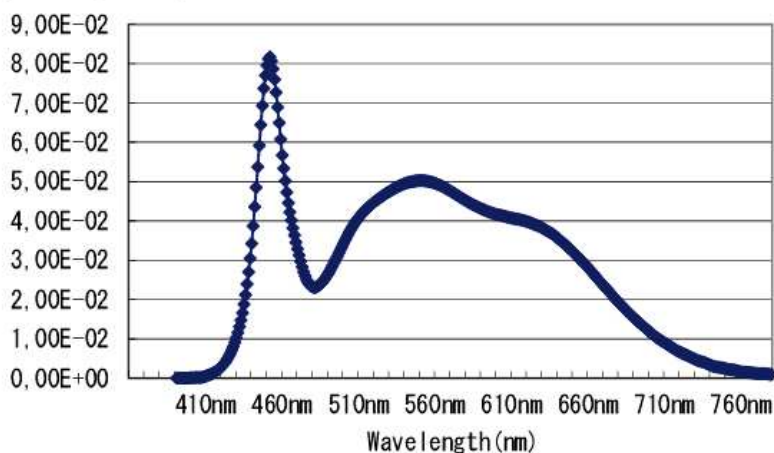

Photometric data LED 5600°K CRI 97

Statistics rates measured with the use of 5600°K CRI 97 LED lantern in use for 30 minutes at 25°C room temperature

Distance m		4 m	6 m	8 m	10 m	12 m	14 m
Angle 20°	Lux	4441	1974	1110	711	493	363
	Diameter ø m	1,12	1,68	2,24	2,81	3,37	3,93
Angle 60°	Lux	1606	714	402	257	178	131
	Diameter ø m	4,61	6,9	9,2	11,5	13,8	16,1