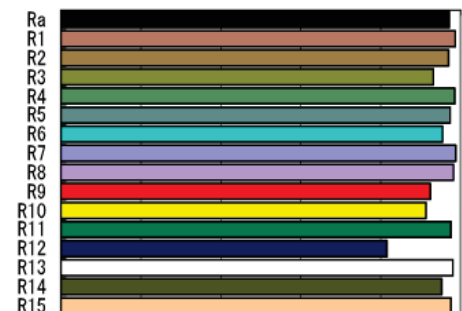

Photometric data LED 3000°K CRI 97

Statistics rates measured with the use of 3000°K CRI 97 LED lantern in use for 30 minutes at 25°C room temperature

	Distance m	4 m	6 m	8 m	10 m	12 m	14 m
Angle 20°	Lux	4244	1886	1061	679	472	346
	Diameter ø m	1,12	1,68	2,24	2,81	3,37	3,93
Angle 60°	Lux	1539	684	385	246	171	126
	Diameter ø m	4,61	6,9	9,2	11,5	13,8	16,1

Ra	97
R1	99
R2	97
R3	93
R4	99
R5	97
R6	96
R7	99
R8	98
R9	92
R10	91
R11	98
R12	82
R13	98
R14	95
R15	98

0 20 40 60 80 100

Lites F200

White Series

Photometric data LED 5600°K CRI 90

Statistics rates measured with the use of 5600°K CRI 90 LED lantern in use for 30 minutes at 25°C room temperature