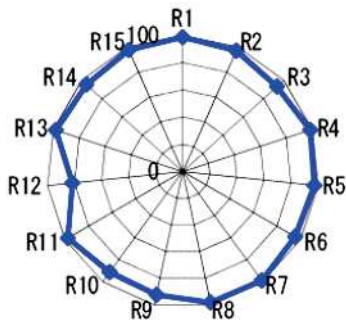

Technical specifications

Power Supply: 100 – 240V ~ 50/60Hz auto-setting (single-phase)		
Maximum power consumption 200W	Minimum room temperature: -10°C	
Stand-by power consumption 5W	Maximum room temperature: 35°C	
Led life 50.000 Hrs (see manufacturer's specifications)	Maximum body temperature: 60°C	
LED K° colour temperatures: 2700°K; 3000°K; 4000°K; 5600°K (specify when ordering)		
Beam angle: 20° - 60° via helical screw		
Minimum CRI : 90 > and 97 > (depending on LED model)	Protection rating: IP20	
Die-aluminium body to maximize heat dissipation	Working position: +90°/-90° on vertical axe	
Rear handle for good grip of unit: side-lock on mounting yoke to adjust and set unit to position		
Fresnel lens ø150 mm	Colour-frame gate dimensions: 185x195 mm	
Data Protocols: DMX 512, and-or RDM ready	User's interface: 4-digit display and 4 keys	
Power connectors: IN – OUT neutrik power-con connectors	Data connectors: IN – OUT neutrik XRL 5	
Control of led frequency: selection of led frequency refresh	Idle fan mode for totally silent use of the unit	
Dimming curves control: selection of two dimming curves control		
Manual operations: via keys provided on the display		
Unit net weight: 6,9 kg	Gross weight 7,5 kg	Cubical volume: 0,0512 m³
Compliant to:		

Photometric data LED 3000°K CRI 97

Statistics rates measured with the use of 3000°K CRI 97 LED lantern in use for 30 minutes at 25°C room temperature

	Distance m	4 m	6 m	8 m	10 m	12 m	14 m
Angle 20°	Lux	4244	1886	1061	679	472	346
	Diameter ø m	1,12	1,68	2,24	2,81	3,37	3,93
Angle 60°	Lux	1539	684	385	246	171	126
	Diameter ø m	4,61	6,9	9,2	11,5	13,8	16,1

Ra	97
R1	99
R2	97
R3	93
R4	99
R5	97
R6	96
R7	99
R8	98
R9	92
R10	91
R11	98
R12	82
R13	98
R14	95
R15	98

0 20 40 60 80 100