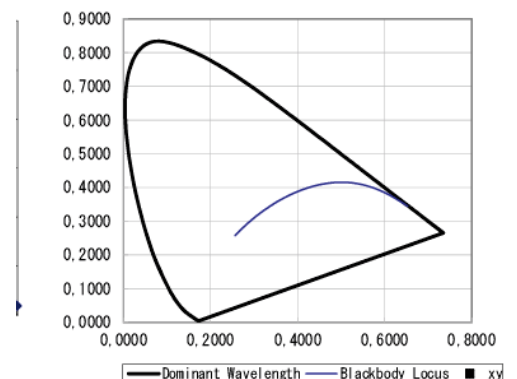

Photometric data LED 3000°K CRI 97

Statistics rates measured with the use of 3000°K CRI 97 LED lantern in use for 30 minutes at 25°C room temperature

	Distance m	4 m	6 m	8 m	10 m	12 m	14 m
Angle 20°	Lux	4244	1886	1061	679	472	346
	Diameter ø m	1,12	1,68	2,24	2,81	3,37	3,93
Angle 60°	Lux	1539	684	385	246	171	126
	Diameter ø m	4,61	6,9	9,2	11,5	13,8	16,1

Ra	97
R1	99
R2	97
R3	93
R4	99
R5	97
R6	96
R7	99
R8	98
R9	92
R10	91
R11	98
R12	82
R13	98
R14	95
R15	98

0 20 40 60 80 100

Lites F200

White Series

Photometric data LED 5600°K CRI 90

Statistics rates measured with the use of 5600°K CRI 90 LED lantern in use for 30 minutes at 25°C room temperature