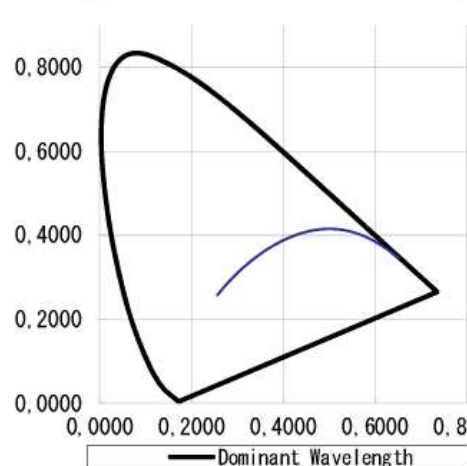

Photometric data LED 5600°K CRI 97

Statistics rates measured with the use of 5600°K CRI 97 LED lantern in use for 30 minutes at 25°C room temperature

Distance m		4 m	6 m	8 m	10 m	12 m	14 m
Angle 20°	Lux	4441	1974	1110	711	493	363
	Diameter ø m	1,12	1,68	2,24	2,81	3,37	3,93
Angle 60°	Lux	1606	714	402	257	178	131
	Diameter ø m	4,61	6,9	9,2	11,5	13,8	16,1