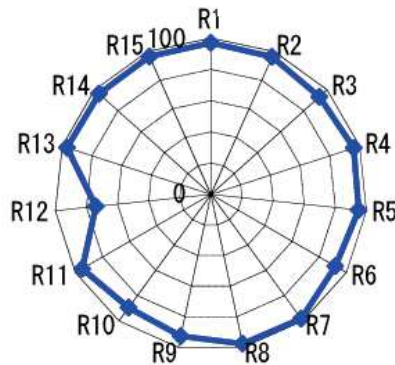

Photometric data LED 3000°K CRI 97

Statistics rates measured with the use of 3000°K CRI 97 LED lantern in use for 30 minutes at 25°C room temperature

	Distance m	4 m	6 m	8 m	10 m	12 m	14 m
Angle 20°	Lux	4244	1886	1061	679	472	346
	Diameter ø m	1,12	1,68	2,24	2,81	3,37	3,93
Angle 60°	Lux	1539	684	385	246	171	126
	Diameter ø m	4,61	6,9	9,2	11,5	13,8	16,1

Ra	90
R1	86
R2	90
R3	91
R4	87
R5	86
R6	84
R7	94
R8	83
R9	55
R10	74
R11	86
R12	61
R13	87
R14	95
R15	84

Photometric data LED 5600°K CRI 97

Statistics rates measured with the use of 5600°K CRI 97 LED lantern in use for 30 minutes at 25°C room temperature

Distance m		4 m	6 m	8 m	10 m	12 m	14 m
Angle 20°	Lux	4441	1974	1110	711	493	363
	Diameter ø m	1,12	1,68	2,24	2,81	3,37	3,93
Angle 60°	Lux	1606	714	402	257	178	131
	Diameter ø m	4,61	6,9	9,2	11,5	13,8	16,1

Lites s.r.l.

for more information
contact us

info@litesrl.com

www.litesrl.com

Lites F200

White Series

Ra	97
R1	97
R2	96
R3	93
R4	96
R5	95
R6	92
R7	98
R8	98
R9	93
R10	90
R11	95
R12	74
R13	97
R14	96
R15	97

Dimensions: