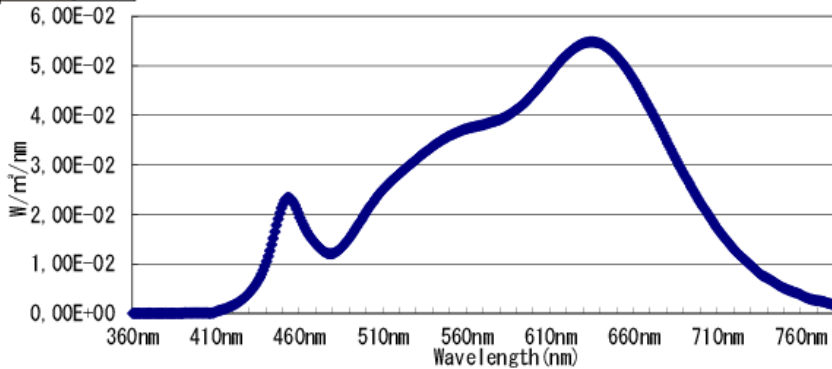

## Technical specifications

Power Supply: 100–240V ~ 50/60Hz auto-setting (single-phase)	Minimum room temperature: -10°C
Maximum power consumption 170W	Maximum room temperature: 35°C
Stand-by power consumption 5W	LED life 50.000 Hrs (see manufacturer's specifications)
Minimum CRI : 90 > and 97 > (depending on LED model)	Working position: any
LED K° colour temperatures: 2700°K; 3000°K; 4000°K; 5600°K (specify when ordering)	User's interface: 4-digit display and 4 keys
Protection grade:IP20	Data connectors: IN – OUT Neutrik XRL 5
Data Protocols: DMX 512, and-or RDM ready	Fan control: fan speed adjustments
Power connectors: IN – OUT power-con neutrik connectors	
Control of led frequency: selection of LED frequency refresh	
Manual operations: via keys provided on the display	
Dimming curves control: selection of two dimming curves control	
Net weight: 2,4 kg	Packed weight: 2,9 kg
	Packaging volume 0.015 m <sup>3</sup>

## Photometric data LED 3000°K CRI 97 zoom 16°- 35° (cod. 614SX)

Statistics rates measured with the use of 3000°K CRI 97 LED lantern in use for 30 minutes at 25°C room temperature

	Distance m	4 m	6 m	8 m	10 m	12 m	14 m
16°	Lux	6.266	2.785	1.566	1.003	696	511
	Diameter ø m	1,12	1,68	2,24	2,81	3,37	3,93
35°	Lux	1.578	701	395	253	175	129
	Diameter ø m	2,52	3,78	5,04	6,30	7,56	8,82

### Photometric data LED 5600°K CRI 97 16°- 35° (cod. 614SX)

Statistics rates measured with the use of 5600°K CRI 97 LED lantern in use for 30 minutes at 25°C room temperature

	Distance m	4 m	6 m	8 m	10 m	12 m	14 m
16°	Lux	<b>6.844</b>	<b>3.042</b>	<b>1.711</b>	<b>1.095</b>	<b>760</b>	<b>559</b>
	Diameter ø m	<b>1,12</b>	<b>1,68</b>	<b>2,24</b>	<b>2,81</b>	<b>3,37</b>	<b>3,93</b>
35°	Lux	<b>2.406</b>	<b>1.069</b>	<b>602</b>	<b>385</b>	<b>267</b>	<b>196</b>
	Diameter ø m	<b>2,52</b>	<b>3,78</b>	<b>5,04</b>	<b>6,30</b>	<b>7,56</b>	<b>8,82</b>