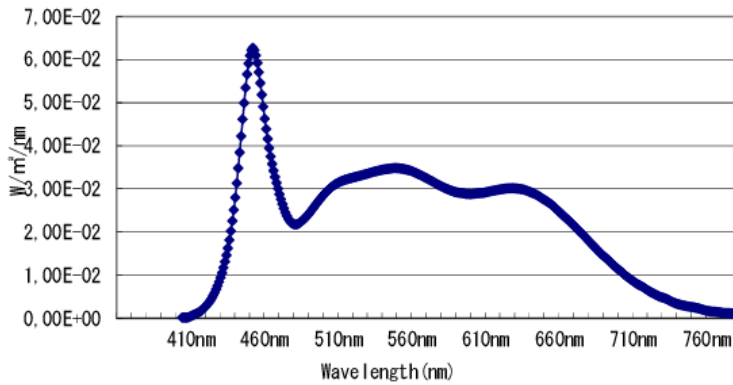

Photometric data LED 5600°K CRI 97 16°- 35° (cod. 614SX)

Statistics rates measured with the use of 5600°K CRI 97 LED lantern in use for 30 minutes at 25°C room temperature

	Distance m	4 m	6 m	8 m	10 m	12 m	14 m
16°	Lux	6.844	3.042	1.711	1.095	760	559
	Diameter ø m	1,12	1,68	2,24	2,81	3,37	3,93
35°	Lux	2.406	1.069	602	385	267	196
	Diameter ø m	2,52	3,78	5,04	6,30	7,56	8,82

Ra	97
R1	97
R2	96
R3	93
R4	96
R5	95
R6	92
R7	98
R8	98
R9	93
R10	90
R11	95
R12	74
R13	97
R14	96
R15	97