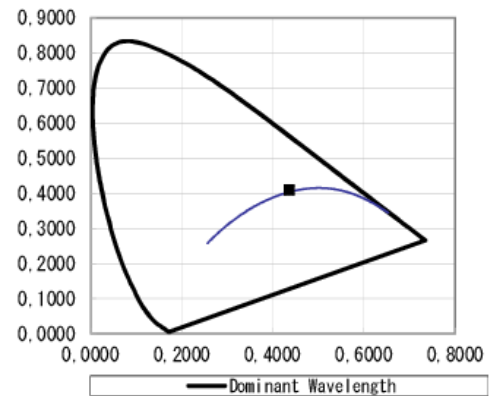

## Technical specifications

Power Supply: 100–240V ~ 50/60Hz auto-setting (single-phase)	Minimum room temperature: -10°C
Maximum power consumption 170W	Maximum room temperature: 35°C
Stand-by power consumption 5W	LED life 50.000 Hrs (see manufacturer's specifications)
Minimum CRI : 90 > and 97 > (depending on LED model)	Working position: any
LED K° colour temperatures: 2700°K; 3000°K; 4000°K; 5600°K (specify when ordering)	User's interface: 4-digit display and 4 keys
Protection grade:IP20	Data connectors: IN – OUT Neutrik XRL 5
Data Protocols: DMX 512, and-or RDM ready	Fan control: fan speed adjustments
Power connectors: IN – OUT power-con neutrik connectors	
Control of led frequency: selection of LED frequency refresh	
Manual operations: via keys provided on the display	
Dimming curves control: selection of two dimming curves control	
Net weight: 2,4 kg	Packed weight: 2,9 kg
	Packaging volume 0.015 m <sup>3</sup>

## Photometric data LED 3000°K CRI 97 zoom 16°- 35° (cod. 614SX)

Statistics rates measured with the use of 3000°K CRI 97 LED lantern in use for 30 minutes at 25°C room temperature

	Distance m	4 m	6 m	8 m	10 m	12 m	14 m
16°	Lux	6.266	2.785	1.566	1.003	696	511
	Diameter ø m	1,12	1,68	2,24	2,81	3,37	3,93
35°	Lux	1.578	701	395	253	175	129
	Diameter ø m	2,52	3,78	5,04	6,30	7,56	8,82

### Photometric data LED 5600°K CRI 97 16°- 35° (cod. 614SX)

Statistics rates measured with the use of 5600°K CRI 97 LED lantern in use for 30 minutes at 25°C room temperature

	Distance m	4 m	6 m	8 m	10 m	12 m	14 m
16°	Lux	<b>6.844</b>	<b>3.042</b>	<b>1.711</b>	<b>1.095</b>	<b>760</b>	<b>559</b>
	Diameter ø m	<b>1,12</b>	<b>1,68</b>	<b>2,24</b>	<b>2,81</b>	<b>3,37</b>	<b>3,93</b>
35°	Lux	<b>2.406</b>	<b>1.069</b>	<b>602</b>	<b>385</b>	<b>267</b>	<b>196</b>
	Diameter ø m	<b>2,52</b>	<b>3,78</b>	<b>5,04</b>	<b>6,30</b>	<b>7,56</b>	<b>8,82</b>