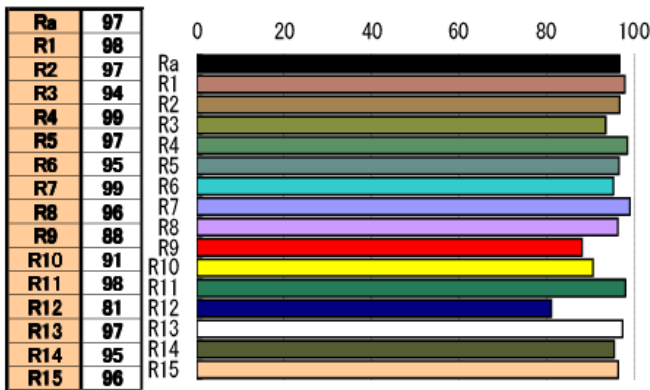

## Technical specifications

Power Supply: 100–240V ~ 50/60Hz auto-setting (single-phase)	Minimum room temperature: -10°C
Maximum power consumption 170W	Maximum room temperature: 35°C
Stand-by power consumption 5W	LED life 50.000 Hrs (see manufacturer's specifications)
Minimum CRI : 90 > and 97 > (depending on LED model)	Working position: any
LED K° colour temperatures: 2700°K; 3000°K; 4000°K; 5600°K (specify when ordering)	User's interface: 4-digit display and 4 keys
Protection grade:IP20	Data connectors: IN – OUT Neutrik XRL 5
Data Protocols: DMX 512, and-or RDM ready	Fan control: fan speed adjustments
Power connectors: IN – OUT power-con neutrik connectors	
Control of led frequency: selection of LED frequency refresh	
Manual operations: via keys provided on the display	
Dimming curves control: selection of two dimming curves control	
Net weight: 2,4 kg	Packed weight: 2,9 kg
	Packaging volume 0.015 m <sup>3</sup>

## Photometric data LED 3000°K CRI 97 zoom 16°- 35° (cod. 614SX)

Statistics rates measured with the use of 3000°K CRI 97 LED lantern in use for 30 minutes at 25°C room temperature

	Distance m	4 m	6 m	8 m	10 m	12 m	14 m
16°	Lux	6.266	2.785	1.566	1.003	696	511
	Diameter ø m	1,12	1,68	2,24	2,81	3,37	3,93
35°	Lux	1.578	701	395	253	175	129
	Diameter ø m	2,52	3,78	5,04	6,30	7,56	8,82

### Photometric data LED 5600°K CRI 97 16°- 35° (cod. 614SX)

Statistics rates measured with the use of 5600°K CRI 97 LED lantern in use for 30 minutes at 25°C room temperature

	Distance m	4 m	6 m	8 m	10 m	12 m	14 m
16°	Lux	<b>6.844</b>	<b>3.042</b>	<b>1.711</b>	<b>1.095</b>	<b>760</b>	<b>559</b>
	Diameter ø m	<b>1,12</b>	<b>1,68</b>	<b>2,24</b>	<b>2,81</b>	<b>3,37</b>	<b>3,93</b>
35°	Lux	<b>2.406</b>	<b>1.069</b>	<b>602</b>	<b>385</b>	<b>267</b>	<b>196</b>
	Diameter ø m	<b>2,52</b>	<b>3,78</b>	<b>5,04</b>	<b>6,30</b>	<b>7,56</b>	<b>8,82</b>