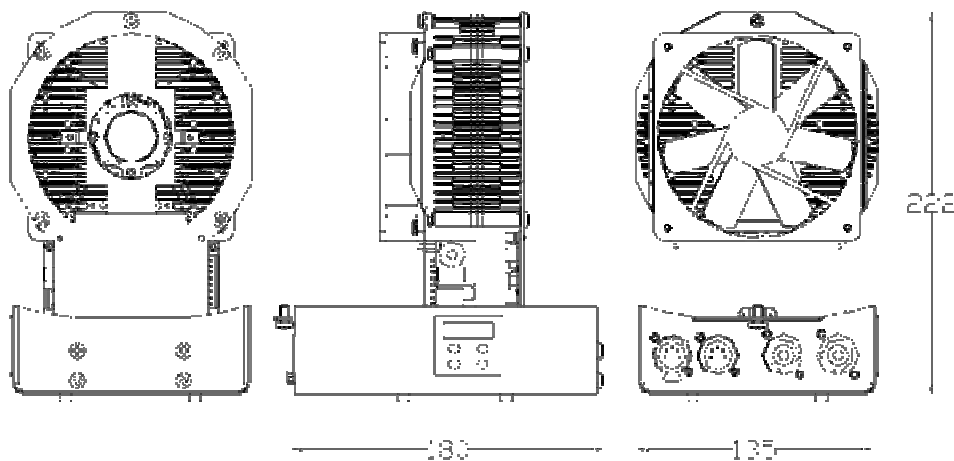

Dimensions:

The information contained in this document has been carefully drawn and checked. However, the manufacturer shall not be liable for any inaccuracy or mistake. Lites srl reserves the right to modify or make any functional change at any time without notice.