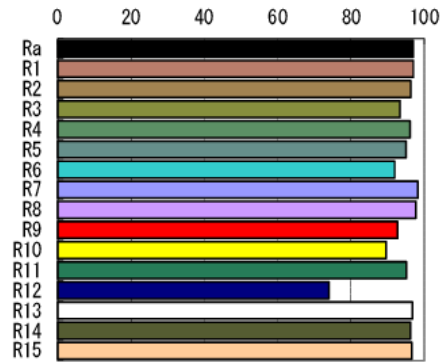

## Technical specifications

Power Supply: 100–240V ~ 50/60Hz auto-setting (single-phase)	Minimum room temperature: -10°C
Maximum power consumption 170W	Maximum room temperature: 35°C
Stand-by power consumption 5W	LED life 50.000 Hrs (see manufacturer's specifications)
Minimum CRI : 90 > and 97 > (depending on LED model)	Working position: any
LED K° colour temperatures: 2700°K; 3000°K; 4000°K; 5600°K (specify when ordering)	User's interface: 4-digit display and 4 keys
Protection grade:IP20	Data connectors: IN – OUT Neutrik XRL 5
Data Protocols: DMX 512, and-or RDM ready	Fan control: fan speed adjustments
Power connectors: IN – OUT power-con neutrik connectors	
Control of led frequency: selection of LED frequency refresh	
Manual operations: via keys provided on the display	
Dimming curves control: selection of two dimming curves control	
Net weight: 2,4 kg	Packed weight: 2,9 kg
	Packaging volume 0.015 m <sup>3</sup>

## Photometric data LED 3000°K CRI 97 zoom 16°- 35° (cod. 614SX)

Statistics rates measured with the use of 3000°K CRI 97 LED lantern in use for 30 minutes at 25°C room temperature

	Distance m	4 m	6 m	8 m	10 m	12 m	14 m
16°	Lux	6.266	2.785	1.566	1.003	696	511
	Diameter ø m	1,12	1,68	2,24	2,81	3,37	3,93
35°	Lux	1.578	701	395	253	175	129
	Diameter ø m	2,52	3,78	5,04	6,30	7,56	8,82

### Photometric data LED 5600°K CRI 97 16°- 35° (cod. 614SX)

Statistics rates measured with the use of 5600°K CRI 97 LED lantern in use for 30 minutes at 25°C room temperature

	Distance m	4 m	6 m	8 m	10 m	12 m	14 m
16°	Lux	<b>6.844</b>	<b>3.042</b>	<b>1.711</b>	<b>1.095</b>	<b>760</b>	<b>559</b>
	Diameter ø m	<b>1,12</b>	<b>1,68</b>	<b>2,24</b>	<b>2,81</b>	<b>3,37</b>	<b>3,93</b>
35°	Lux	<b>2.406</b>	<b>1.069</b>	<b>602</b>	<b>385</b>	<b>267</b>	<b>196</b>
	Diameter ø m	<b>2,52</b>	<b>3,78</b>	<b>5,04</b>	<b>6,30</b>	<b>7,56</b>	<b>8,82</b>

Ra	97
R1	97
R2	96
R3	93
R4	96
R5	95
R6	92
R7	98
R8	98
R9	93
R10	90
R11	95
R12	74
R13	97
R14	96
R15	97