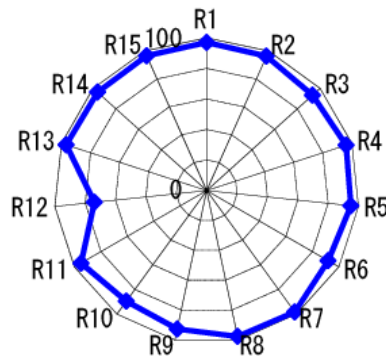

Photometric data LED 5600°K CRI 97 16°- 35° (cod. 614SX)

Statistics rates measured with the use of 5600°K CRI 97 LED lantern in use for 30 minutes at 25°C room temperature

	Distance m	4 m	6 m	8 m	10 m	12 m	14 m
16°	Lux	6.844	3.042	1.711	1.095	760	559
	Diameter ø m	1,12	1,68	2,24	2,81	3,37	3,93
35°	Lux	2.406	1.069	602	385	267	196
	Diameter ø m	2,52	3,78	5,04	6,30	7,56	8,82

Ra	97
R1	97
R2	96
R3	93
R4	96
R5	95
R6	92
R7	98
R8	98
R9	93
R10	90
R11	95
R12	74
R13	97
R14	96
R15	97