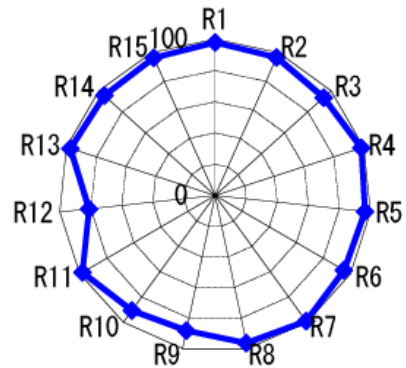

## Technical specifications

Power Supply: 100–240V ~ 50/60Hz auto-setting (single-phase)	Minimum room temperature: -10°C
Maximum power consumption 170W	Maximum room temperature: 35°C
Stand-by power consumption 5W	LED life 50.000 Hrs (see manufacturer's specifications)
Minimum CRI : 90 > and 97 > (depending on LED model)	Working position: any
LED K° colour temperatures: 2700°K; 3000°K; 4000°K; 5600°K (specify when ordering)	User's interface: 4-digit display and 4 keys
Protection grade:IP20	Data connectors: IN – OUT Neutrik XRL 5
Data Protocols: DMX 512, and-or RDM ready	Fan control: fan speed adjustments
Power connectors: IN – OUT power-con neutrik connectors	
Control of led frequency: selection of LED frequency refresh	
Manual operations: via keys provided on the display	
Dimming curves control: selection of two dimming curves control	
Net weight: 2,4 kg	Packed weight: 2,9 kg
	Packaging volume 0.015 m <sup>3</sup>

## Photometric data LED 3000°K CRI 97 zoom 16°- 35° (cod. 614SX)

Statistics rates measured with the use of 3000°K CRI 97 LED lantern in use for 30 minutes at 25°C room temperature

	Distance m	4 m	6 m	8 m	10 m	12 m	14 m
16°	Lux	6.266	2.785	1.566	1.003	696	511
	Diameter ø m	1,12	1,68	2,24	2,81	3,37	3,93
35°	Lux	1.578	701	395	253	175	129
	Diameter ø m	2,52	3,78	5,04	6,30	7,56	8,82

### Photometric data LED 5600°K CRI 97 16°- 35° (cod. 614SX)

Statistics rates measured with the use of 5600°K CRI 97 LED lantern in use for 30 minutes at 25°C room temperature

	Distance m	4 m	6 m	8 m	10 m	12 m	14 m
16°	Lux	<b>6.844</b>	<b>3.042</b>	<b>1.711</b>	<b>1.095</b>	<b>760</b>	<b>559</b>
	Diameter ø m	<b>1,12</b>	<b>1,68</b>	<b>2,24</b>	<b>2,81</b>	<b>3,37</b>	<b>3,93</b>
35°	Lux	<b>2.406</b>	<b>1.069</b>	<b>602</b>	<b>385</b>	<b>267</b>	<b>196</b>
	Diameter ø m	<b>2,52</b>	<b>3,78</b>	<b>5,04</b>	<b>6,30</b>	<b>7,56</b>	<b>8,82</b>