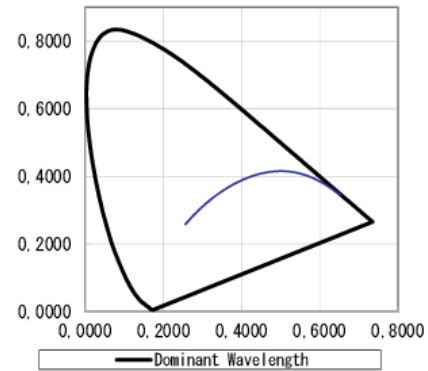

Photometric data LED 5600°K CRI 97 16°- 35° (cod. 614SX)

Statistics rates measured with the use of 5600°K CRI 97 LED lantern in use for 30 minutes at 25°C room temperature

	Distance m	4 m	6 m	8 m	10 m	12 m	14 m
16°	Lux	6.844	3.042	1.711	1.095	760	559
	Diameter ø m	1,12	1,68	2,24	2,81	3,37	3,93
35°	Lux	2.406	1.069	602	385	267	196
	Diameter ø m	2,52	3,78	5,04	6,30	7,56	8,82

Ra	97
R1	97
R2	96
R3	93
R4	96
R5	95
R6	92
R7	98
R8	98
R9	93
R10	90
R11	95
R12	74
R13	97
R14	96
R15	97